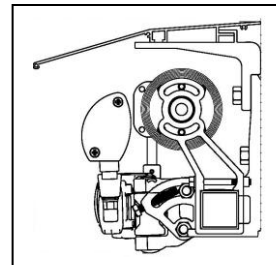

*Sunchoice® Classic