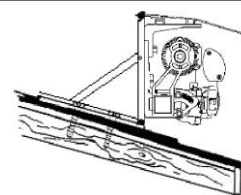

OPTIONS:

Wind motion sensors are optional for Elite and Classic awnings.

Elite Model: Eolis 3D motion wind sensor

Classic Model: Dooya motion wind sensor

Optional AU18 aluminum or stainless roof brackets or AU16C ceiling brackets are available if installing on roof or onto soffit.