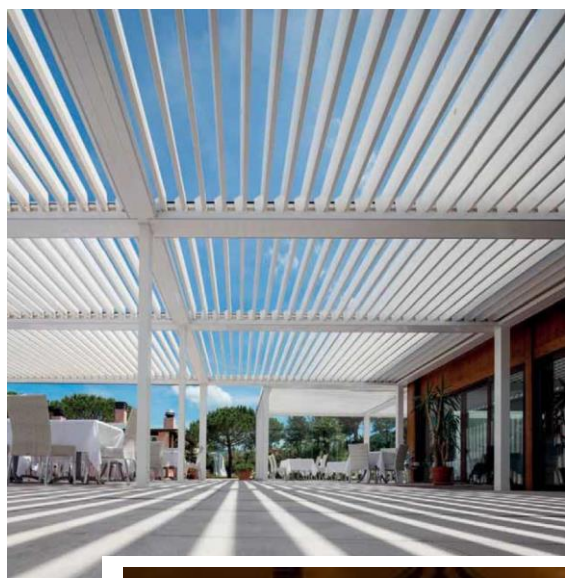

LOUVERED METAL PERGOLA® STRUCTURES FOR YOUR PATIO OR DECK

Our OPERA & VISION louvered metal Pergola® structures are the ultimate awning system for larger spaces and backyard decks. The louvered system Pergola® is available in many models to best fit your needs and application and are custom made to fit your space.

www.sunairawnings.com

Our OPERA & VISION bioclimatic louvered metal roof PERGOLA® models provides you with an alternative unique level of control over nature, combining style and function to create and enhance your outdoor living space. With a touch of the remote button, louvers can be positioned anywhere within their 140-degree range of motion for the exact amount of protection or ventilation desired. For rain protection close the louvers, and the rain will be diverted through the integrated gutter system. Once the rain ends, the louvers move at your complete command to allow for more shade or sunshine.