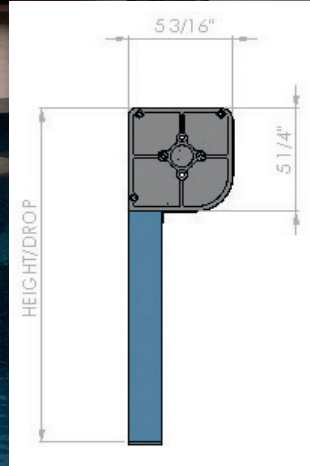

SC4500 MASTERSHADE® SCREEN SYSTEM WITH ZIPPER TRACK

14% Open Mesh