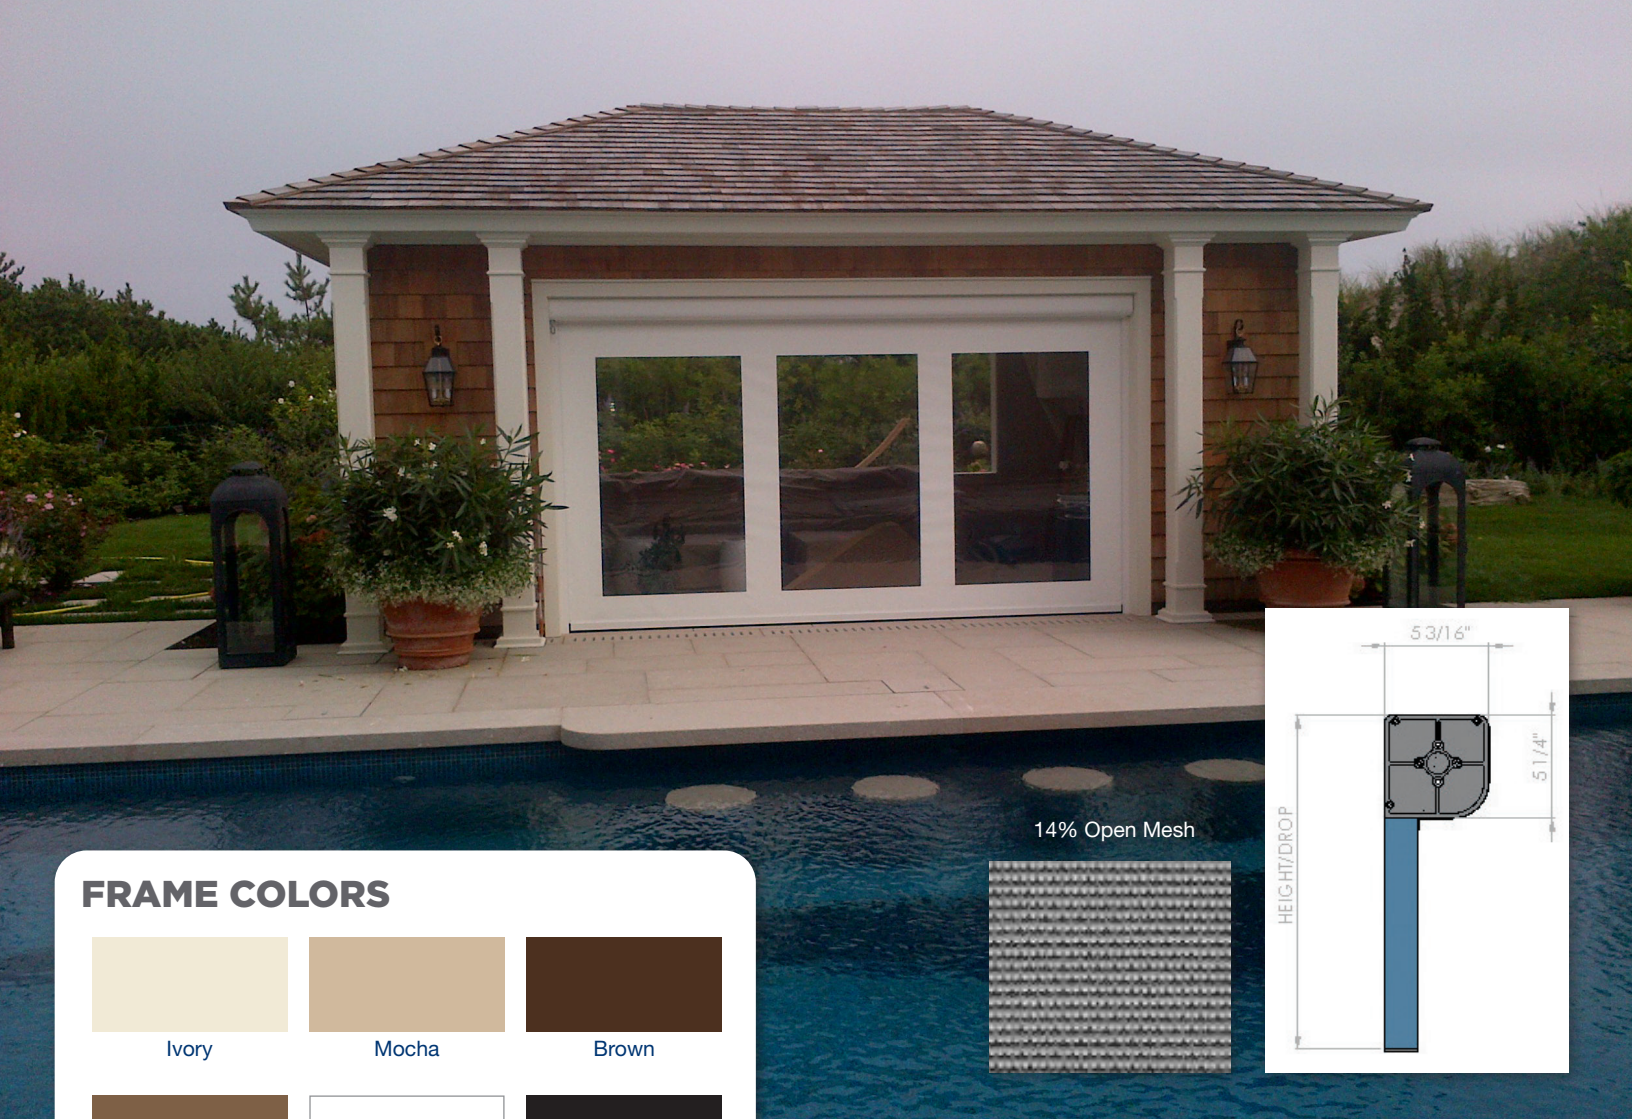

SC4500 MASTERSHADE® SCREEN SYSTEM WITH ZIPPER TRACK

14% Open Mesh

FRAME COLORS

Frame colors may vary due to the printing process.

MOTOR OPTIONS

SOMFY MOTORS feature an integrated radio receiver that allows you to operate the screen by remote. The optional "Ondeis" sun sensor will lower the shades automatically when shade is needed. A wind sensor can be added that gives the extra protection from wind by retracting automatically.

Screens can be raised or lowered easily.

MAX SIZE:

20 ft. Wide & 16 ft. High: Max width will depend on fabric.
Max height will depend on width.
(Larger sizes may be possible depends on size and fabric).

OPERATION:

A exterior gear/crank set is standard on the SC4500. A convenient push-button motor is also available as hardwire or with radio remote. Interior gear and motor optional.

RECOMMENDED FABRICS:

- TUFFSCREEN by Phifer (45% open)
- Soltis 86 (14% open)
- Recscreen 5000P (5.5% open)
- Para acrylic fabrics
- Ferrari 502 vinyl with clear windows

The SC4500 is the ideal rolling solar screen and bug screen system for verandas, garage doors and lanai's. Finally, you can enjoy outdoor space without worrying about the sun's glare and in the evening without worrying about pesky bugs. Simply roll down the screen and the zipper system will do the rest. This specially engineered zipper system keeps the fabric within the track, keeping unwanted bugs from entering the space. Both Solar screen fabric and Tuff Screen Bug fabrics are available. The SC4500 can also be used with vinyl fabric and clear windows for keeping moderate weather at bay.