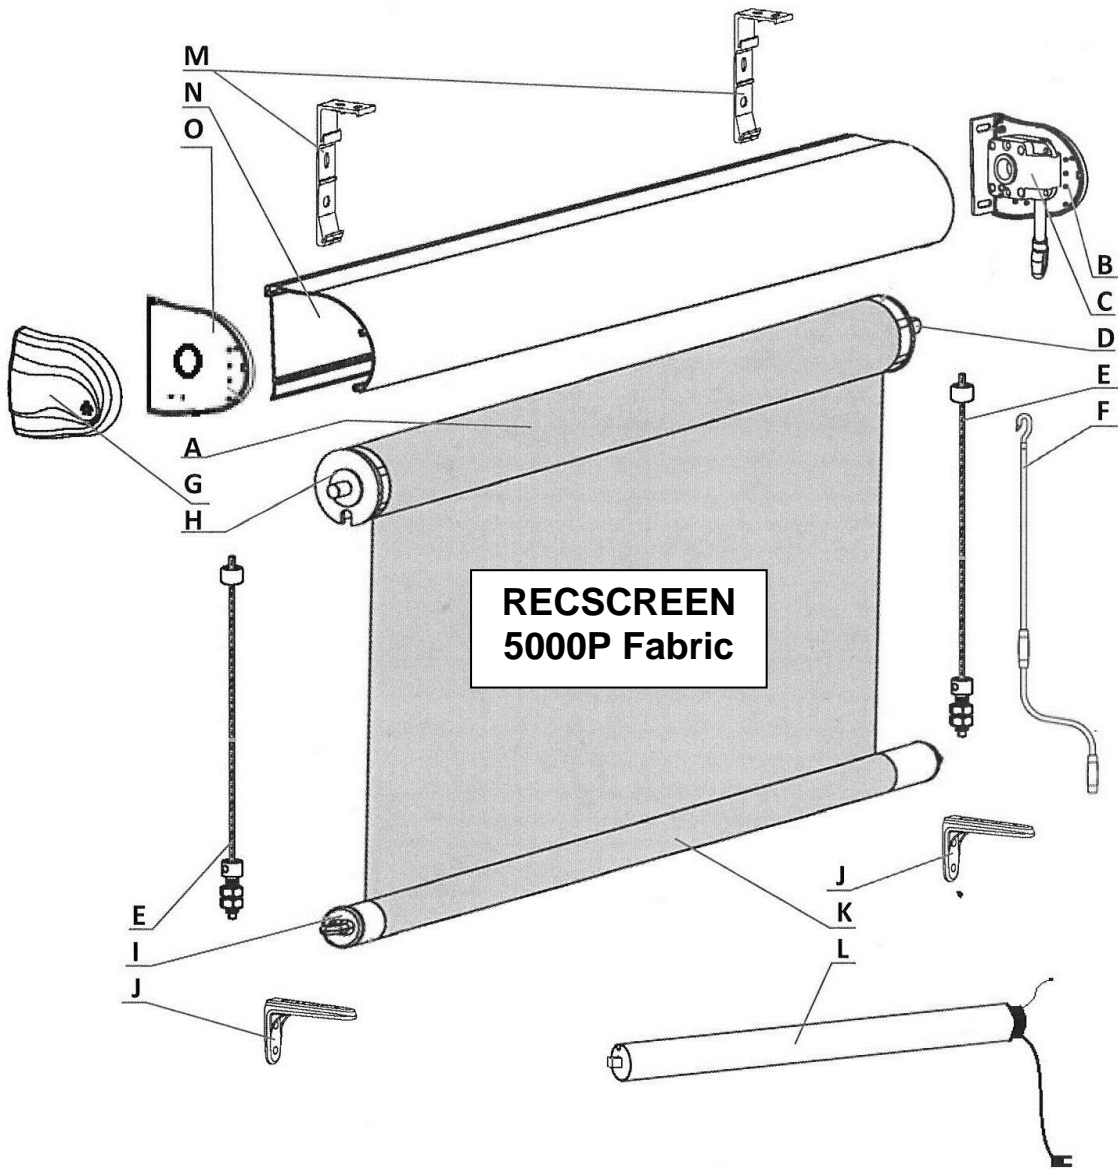

SC1000 & SC1500 MASTERSHADE®

Exterior retractable solar screen systems

The SC1000 & SC1500 Mastershade® are two simple economical exterior cabled vertical rolling sun screen systems, which can be rolled up and down as needed. The fabric hem bar runs on cable guides by means of gravity. When the shade is retracted the fabric is stored in the built-in protective box on SC1500 unit (SC1000 unit is an open roller). A galvanized steel painted weighted bar in the fabric fold / pocket keeps the fabric taut.

ROLLER:

The SC1000 is an open roller & SC1500 is a “Semi” cassette open at the bottom.

CABLES:

Screen includes cable guides with Galvanized pocket hem bar / weight bar.

FABRIC:

Rec-screen 5000P stock colors only.

SC1500 Standard Box Assembly

SC1000 Open Roller Assembly

SC1000 & SC1500 Parts:

- A: 78mm Steel Roller Tube and Recscreen 5000P fabric
- B: SC1010 End Bracket Open Roller Screen SC1000
- C: 8:1 Gear with exterior loop for crank
- D: AU34 Square Gudgeon
- E: SC1512 Cable Set (2 needed)
- F: AU180 Hand brace /Crank handle
- G: SC1565A Cassette Endcap (L & R)
- H: AU36 Round Gudgeon
- I: End cap Stainless for Hem bar (2 needed)
- J: SC1511 Cable Bracket White
- K: SC1514 Weight Bar Galvanized 3/4" OD
- L: Motor 525 Series Simu Remote type (Subject to change without notice)
- M: SC1510 Bracket for cassette
- N: SC1501 Semi-Cassette / Hood
- O: SC1565B Cassette Side Plate