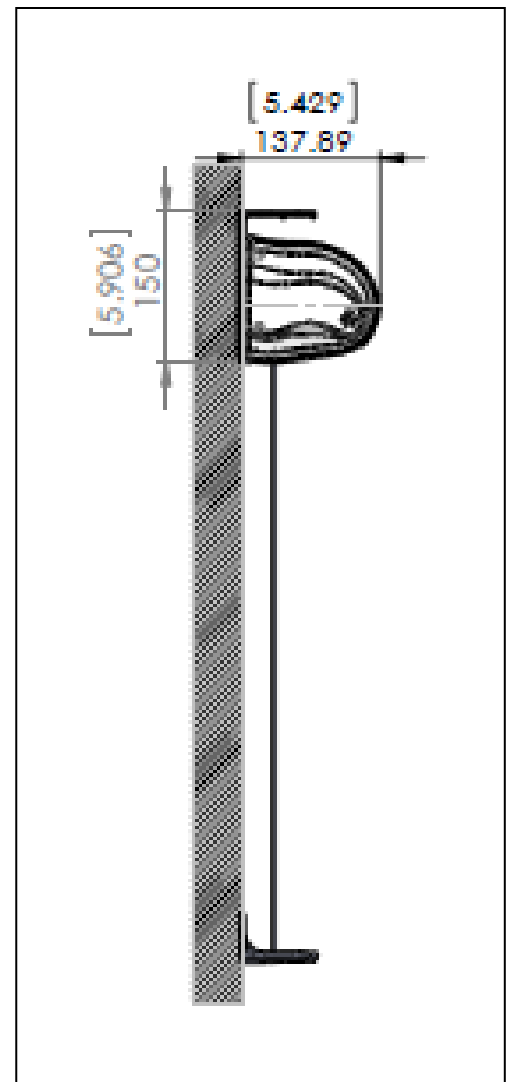

ROLLER:

The SC1000 is an open roller & SC1500 is a “Semi” cassette open at the bottom.

CABLES:

Screen includes cable guides with Galvanized pocket hem bar / weight bar.

FABRIC:

Rec-screen 5000P stock colors only.

SC1500 Standard Box Assembly

SC1000 Open Roller Assembly

SC1000 & SC1500 Parts:

- A: 78mm Steel Roller Tube and Recscreen 5000P fabric
- B: SC1010 End Bracket Open Roller Screen SC1000
- C: 8:1 Gear with exterior loop for crank
- D: AU34 Square Gudgeon
- E: SC1512 Cable Set (2 needed)
- F: AU180 Hand brace /Crank handle
- G: SC1565A Cassette Endcap (L & R)
- H: AU36 Round Gudgeon
- I: End cap Stainless for Hem bar (2 needed)
- J: SC1511 Cable Bracket White
- K: SC1514 Weight Bar Galvanized 3/4" OD
- L: Motor 525 Series Simu Remote type (Subject to change without notice)
- M: SC1510 Bracket for cassette
- N: SC1501 Semi-Cassette / Hood
- O: SC1565B Cassette Side Plate