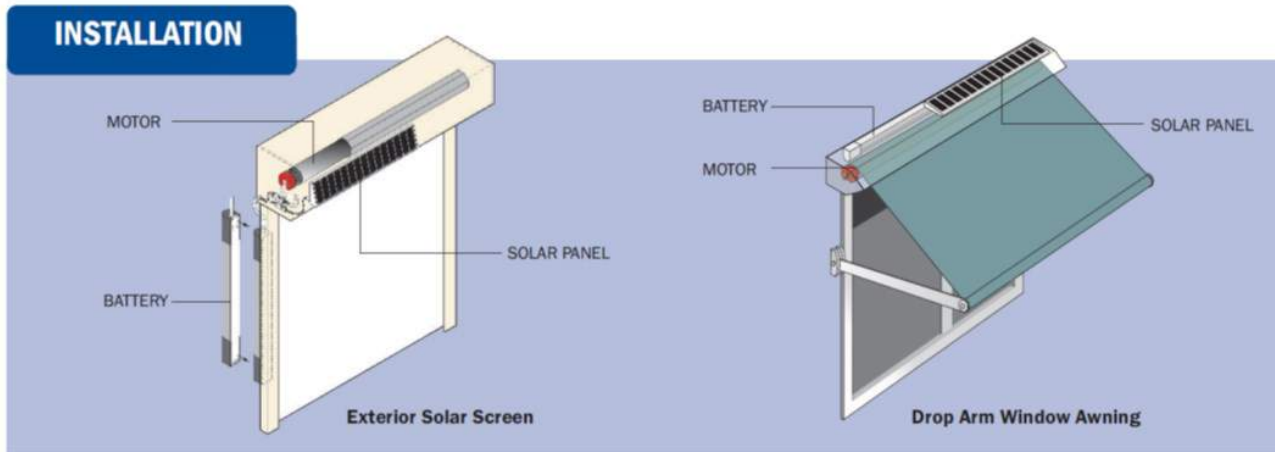

2.1A

14 rpm

Autosun solar powered motor for COMBI

The Simu solar powered motor can be utilized with smaller sized exterior solar screens and our small Combi window awnings. The available screen models are the SC2000, SC3000, and SC4000 models with standard track or cables up to 14 ft. wide (Please see your Sunair dealer for options and limitations). This battery powered motor does not require a hardwiring or an electrician. The motor kit comes with a solar panel and can be ordered optional with a rechargeable battery pack. You must add a hand held remote to operate.