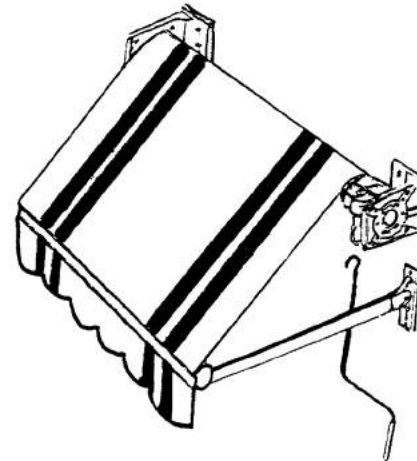

MAXI Retractable window awning

The Maxi window awning is designed for residential and commercial applications and is typically wider than 10 ft. The system utilizes the same roller tube and front bar as our Lateral Arm systems. The arm is designed with a heavy-duty internal spring system. Manual gear operation is standard while hood and motors are optional.

Type	Standard Frame Colors	Standard Widths	Standard Projections	Recommended Applications	Recommended Fabrics
Large Drop Arm Window Awning Retractable	9 standard Sunair colors	Through 24'	2'4", 3'4", 4'6", 5'8"	Large Window, Porch, Storefronts	Sunbrella, Tempotest / Para, Sattler, & Recasens