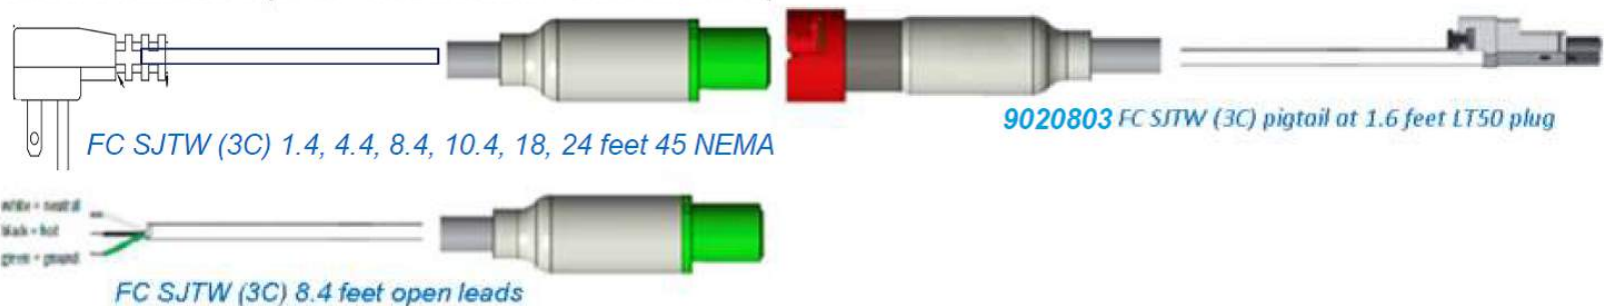

- Version 3 Conductors (for RTS & SDN motors – electronics LSUs)