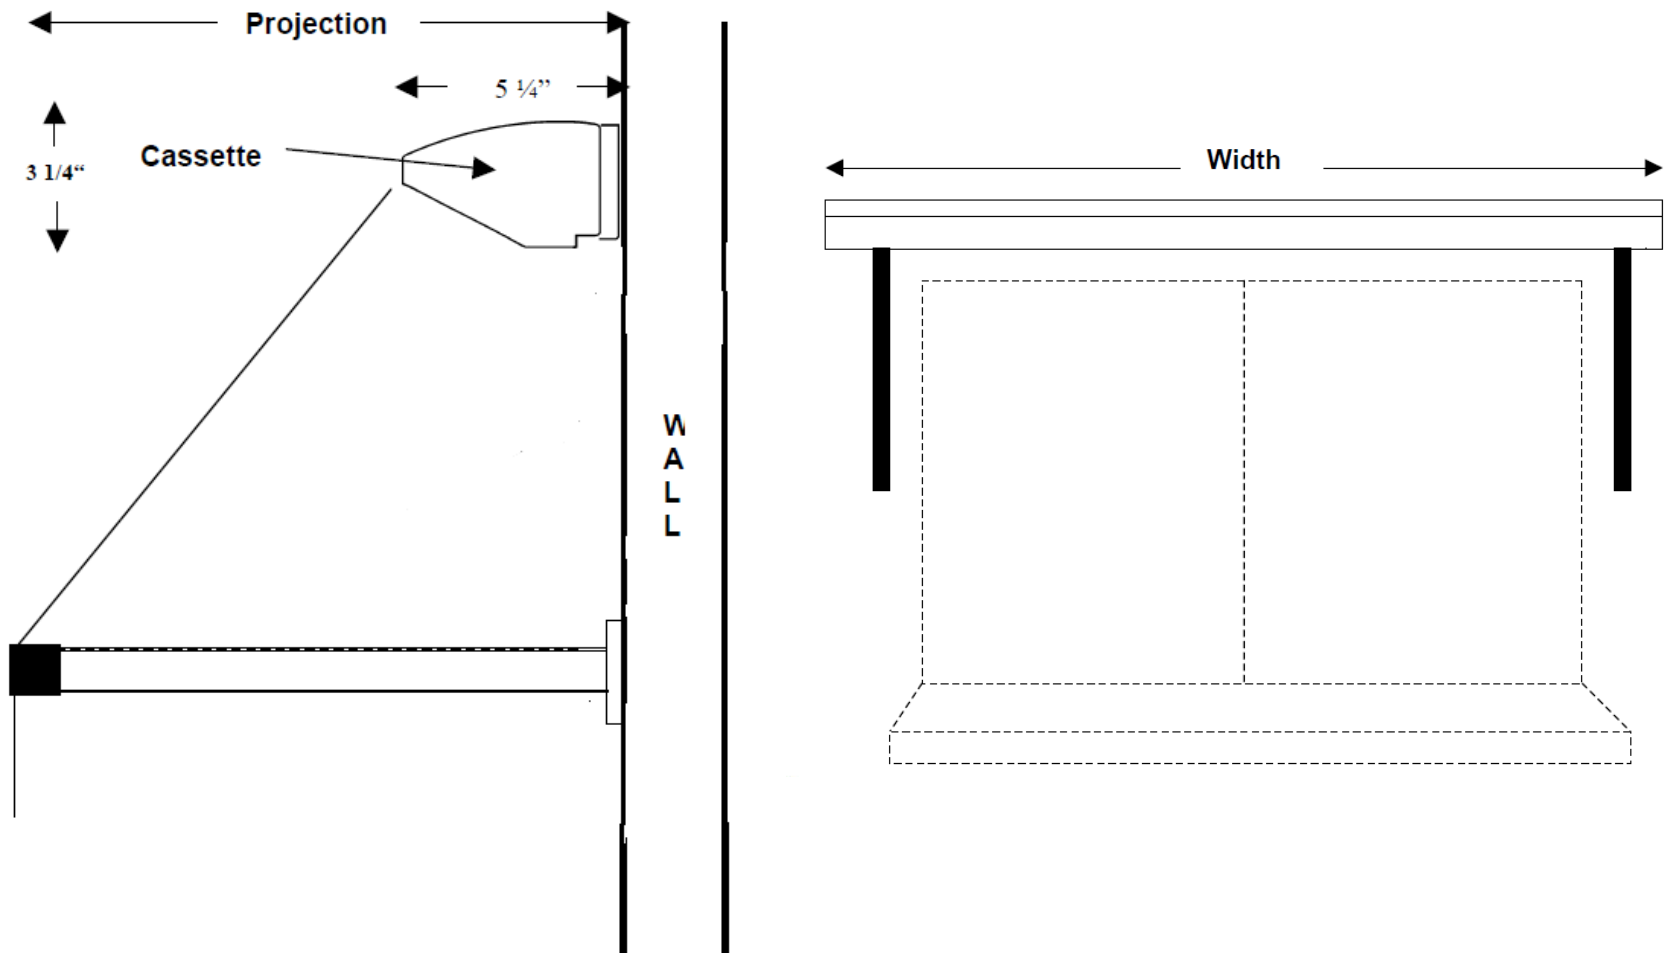

MEASURING MAXI AWNINGS:

WIDTH:

The width ordered is the measurement from one end of the bracket to the other end of bracket and should include an extra 6 – 8" on each side of the window for proper coverage. The actual fabric is always 4" less than the awning width ordered (see illustration below), and the optional hood is always 1" longer than the awning width.

PROJECTION:

When measuring the projection of the awning take the view from the window into consideration. When the awning is extended in normal position the view should not be obstructed. The projection of the awning should be equal to half the height of the window. The awning will extend down 160 degrees for more privacy and protection from late afternoon sun. Minimum projection available is 15". For complete information please read the installation manual.

MEASURING COMBI AWNINGS:

The recommended width for Combi is the window plus 6 – 8” on each side of glass for proper coverage. The recommended projection is half the height of the window. The cassette housing is 3 ¼” high. The awnings can easily be mounted on to any type of wall or window casing. If mounting the awning on the casing or right above the window, make sure the window does not interfere with the awning or valance when the window is opened. The Combi comes standard with a manual gear mechanism, but can be fitted with an optional motor (See Somfy motor options and controls).