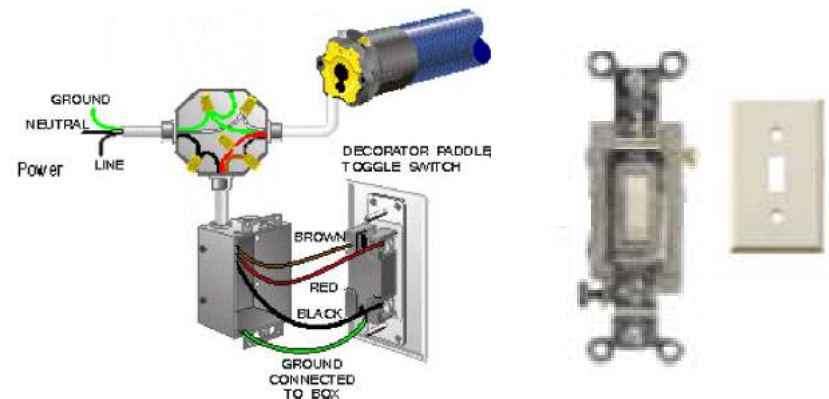

Type of power cable **Hardwire motor cord**

Wired
120V AC / 60Hz
4 conductor cable

white = neutral
red = direction 1
black = direction 2
green = ground

Hardwired motors with a wall switch