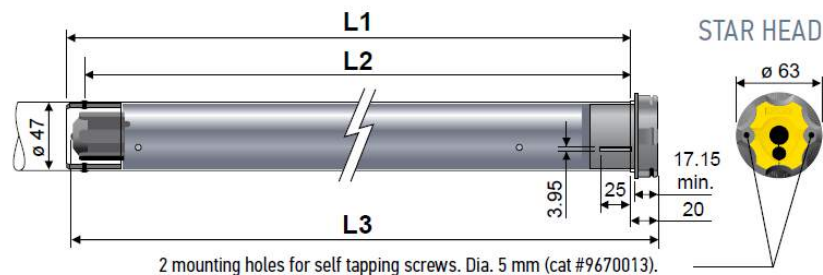

2.1A

14 rpm

660

60 Nm (530 in. lbs.)

120V / 60Hz

2.5A

14 rpm

Dimensions