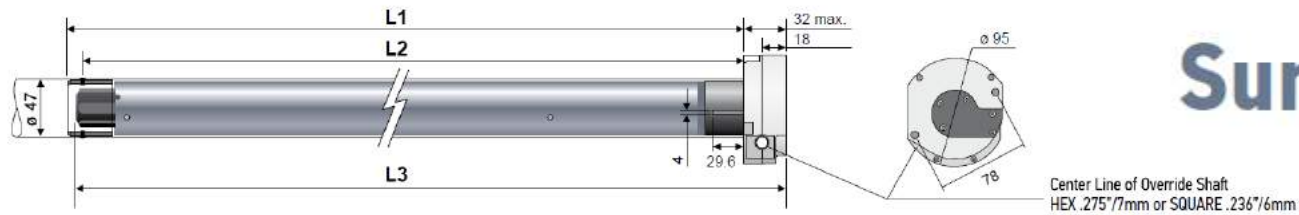

Dimensions

Sunea® RTS CMO

525A2 CMO

25 Nm

120V / 60HZ

1.6A

20 rpm

535A2 CMO

35 Nm

120V / 60HZ

2.1A

20 rpm

550R2 CMO

50 Nm

120V / 60HZ

2.1A

14 rpm

660

60 Nm (530 in. lbs.)

120V / 60Hz

2.5A

14 rpm