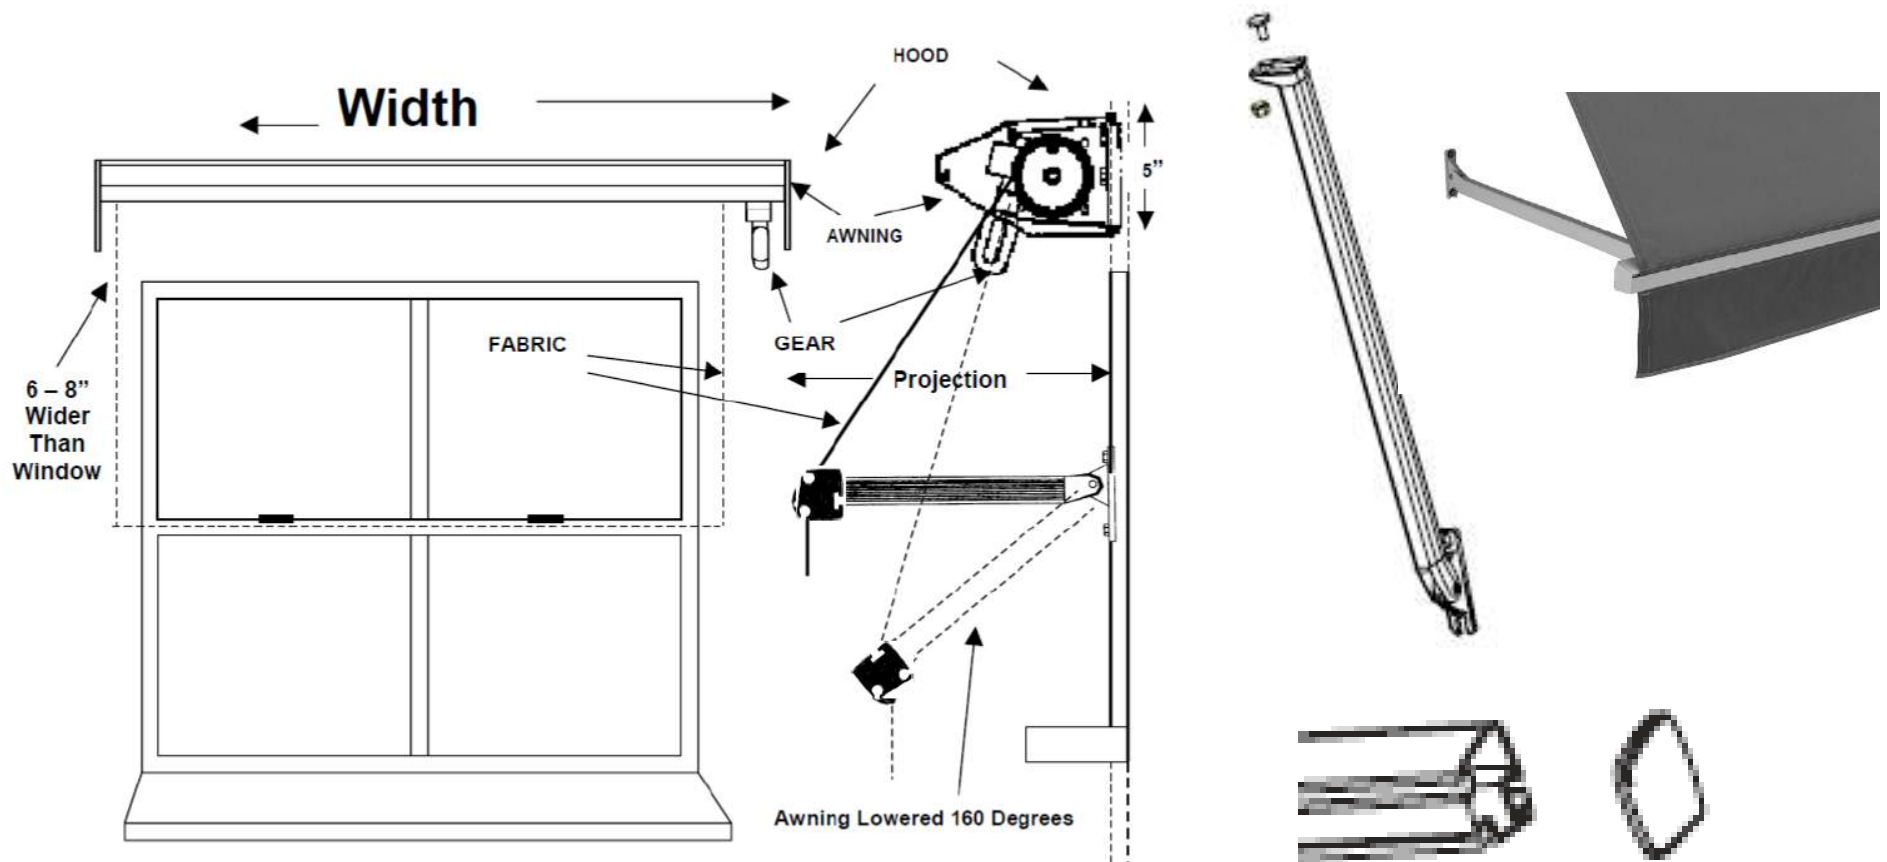

MEASURING MAXI AWNINGS:

WIDTH:

The width ordered is the measurement from one end of the bracket to the other end of bracket and should include an extra 6 – 8" on each side of the window for proper coverage. The actual fabric is always 4" less than the awning width ordered (see illustration below), and the optional hood is always 1" longer than the awning width.

PROJECTION:

When measuring the projection of the awning take the view from the window into consideration. When the awning is extended in normal position the view should not be obstructed. The projection of the awning should be equal to half the height of the window. The awning will extend down 160 degrees for more privacy and protection from late afternoon sun. Minimum projection available is 15". For complete information please read the installation manual.