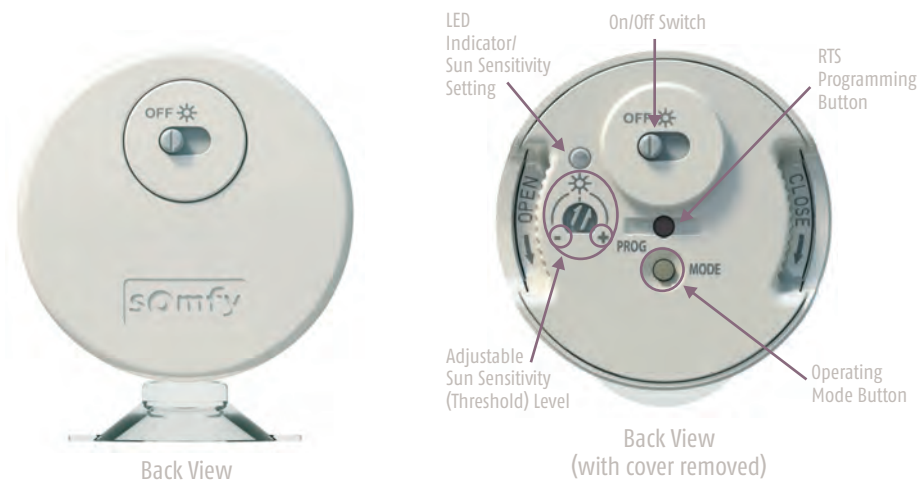

Sunis & Thermo Sunis Indoor WireFree™ RTS Sun Sensors

Automatic
Sun Control

HOME
MOTION BY

The latest additions to the Radio Technology Somfy® (RTS) accessory range use the intensity of the sun to provide automatic control of window coverings in the home.

Sunis Indoor WireFree™ RTS Sun Sensor

Part # 9013707

Thermo Sunis Indoor WireFree™ RTS Sun Sensor

Part # 9013708

Sunis Indoor WireFree™ RTS Sun Sensor

As sunlight levels decrease, the Sunis Indoor WireFree™ RTS light sensor automatically adjusts window coverings to the “up” or “my” position in accordance to the user’s programmed sunlight threshold settings.

Sunis Indoor WireFree™ RTS Sun Sensor

As sunlight enters the room, the Sunis Indoor WireFree™ RTS light sensor automatically adjusts window coverings to the “down” or “my” position in accordance to the user’s programmed sunlight threshold settings.

Thermo Sunis Indoor WireFree™ RTS Sun Sensor

The ThermoSunis Indoor WireFree™ RTS sun sensor will automatically adjust window coverings to the “up” position in accordance to sunlight sensitivity or sunlight and room temperature threshold settings, depending on which option has been selected.