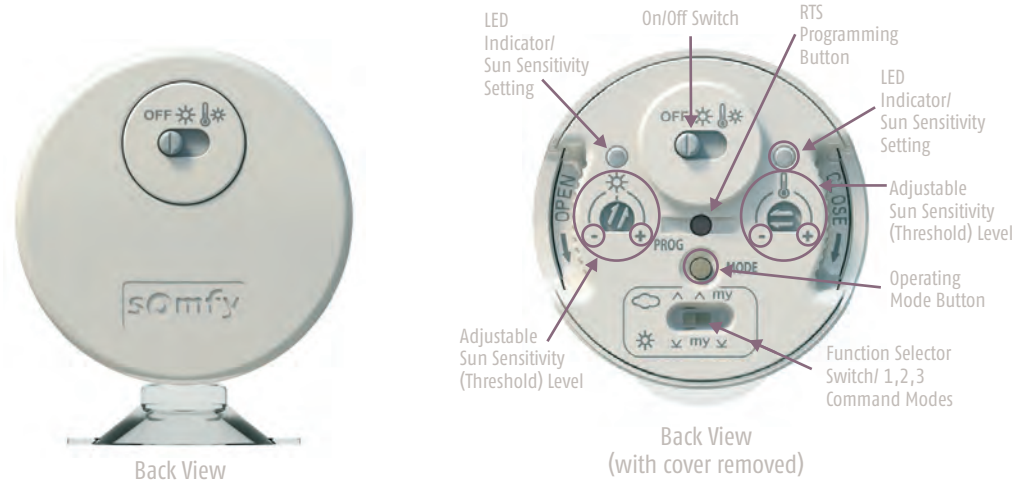

Sunis & Thermo Sunis Indoor WireFree™ RTS Sun Sensors

Automatic
Sun Control

HOME
MOTION BY

The latest additions to the Radio Technology Somfy® (RTS) accessory range use the intensity of the sun to provide automatic control of window coverings in the home.

Sunis Indoor WireFree™ RTS Sun Sensor

Part # 9013707

Thermo Sunis Indoor WireFree™ RTS Sun Sensor

Part # 9013708

Sunis Indoor WireFree™ RTS Sun Sensor

As sunlight levels decrease, the Sunis Indoor WireFree™ RTS light sensor automatically adjusts window coverings to the “up” or “my” position in accordance to the user’s programmed sunlight threshold settings.

Sunis Indoor WireFree™ RTS Sun Sensor

As sunlight enters the room, the Sunis Indoor WireFree™ RTS light sensor automatically adjusts window coverings to the “down” or “my” position in accordance to the user’s programmed sunlight threshold settings.

Mounts directly to window glass

Mounts directly to window sill

SPECIFICATIONS

Battery Type:
CR2430 extended life lithium battery
Mounting Configuration:
Window or Sill mount using suction cup (included)
Control:
Radio Technology Somfy® (RTS) compatible
Dimensions:
2.2” diameter