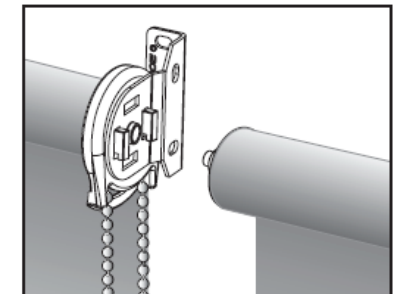

Standard motorized with Somfy LT50 Hardwire RTS Altus motor (Remote additional).

3" FASCIA

3" FASCIA

4" FASCIA

MEASURING ISC6000 & 7000:

Width: All widths must be submitted to the factory as finished sizes. No factory deductions will be made. Shades are manufactured with measurements “outside of bracket” to “outside of bracket”. If fascia is ordered, the fascia will be cut the width of the brackets as well. The plastic end caps that are added on each for a finished look will add about 1/8” on each side to the width. If you are mounting between columns that protrude, the end caps are not needed. So, make sure you deduct enough on the width of the screen to accommodate the extra 1/8” on each side for the beauty cap if needed and used. The bracket you will receive will depend on if the shade has fascia or not, and what size fascia if ordered.

Height: The height of the screen you order will be from the top of the roller assembly to the bottom of the internal hem weight bar when the shade is lowered.

Note: If sharing a bracket between two shades, bracket can only be shared by a clutch and a pin end, not a clutch-to-clutch or pin end to pin end.