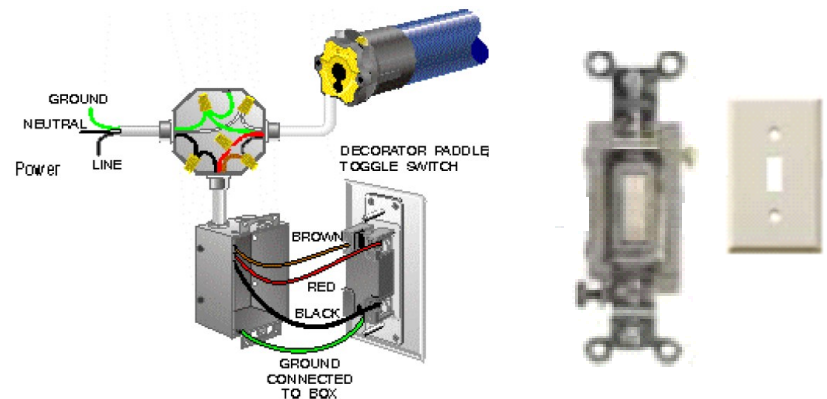

Type of power cable

STANDARD Hardwire motor cord

Wired
120V AC / 60Hz
4 conductor cable

white = neutral
red = direction 1
black = direction 2
green = ground

Hardwired motors with a wall switch