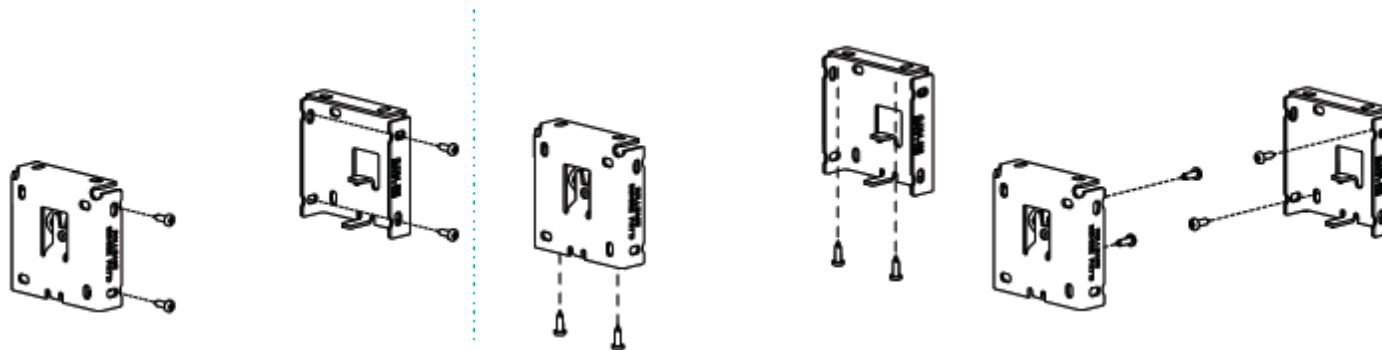

Standard motorized with Somfy LT50 Hardwire RTS Altus motor (Remote additional).

3" FASCIA

3" FASCIA

4" FASCIA

MEASURING ISC6000 & 7000:

Width: All widths must be submitted to the factory as finished sizes. No factory deductions will be made. Shades are manufactured with measurements “outside of bracket” to “outside of bracket”. If fascia is ordered, the fascia will be cut the width of the brackets as well. The plastic end caps that are added on each for a finished look will add about 1/8” on each side to the width. If you are mounting between columns that protrude, the end caps are not needed. So, make sure you deduct enough on the width of the screen to accommodate the extra 1/8” on each side for the beauty cap if needed and used. The bracket you will receive will depend on if the shade has fascia or not, and what size fascia if ordered.

Height: The height of the screen you order will be from the top of the roller assembly to the bottom of the internal hem weight bar when the shade is lowered.

Note: If sharing a bracket between two shades, bracket can only be shared by a clutch and a pin end, not a clutch-to-clutch or pin end to pin end.