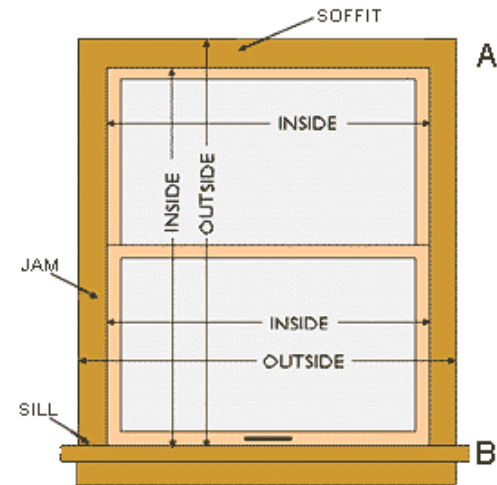

ISC7000 Interior screen

Standard hem bar
welded into fabric

Tabs

Roller/Solar Shades

AVAILABLE FASCIA COLORS

OPTIONAL FASCIA:

Max screen height 4" Fascia is 14 ft.

OPERATION:

Standard motorized with Somfy LT50 Hardwire RTS Altus motor (Remote additional).

3" FASCIA

3" FASCIA

4" FASCIA

MEASURING ISC6000 & 7000:

Width: All widths must be submitted to the factory as finished sizes. No factory deductions will be made. Shades are manufactured with measurements “outside of bracket” to “outside of bracket”. If fascia is ordered, the fascia will be cut the width of the brackets as well. The plastic end caps that are added on each for a finished look will add about 1/8” on each side to the width. If you are mounting between columns that protrude, the end caps are not needed. So, make sure you deduct enough on the width of the screen to accommodate the extra 1/8” on each side for the beauty cap if needed and used. The bracket you will receive will depend on if the shade has fascia or not, and what size fascia if ordered.

Height: The height of the screen you order will be from the top of the roller assembly to the bottom of the internal hem weight bar when the shade is lowered.

Note: If sharing a bracket between two shades, bracket can only be shared by a clutch and a pin end, not a clutch-to-clutch or pin end to pin end.