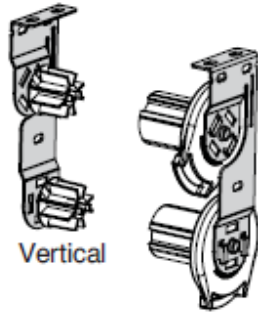

OPTIONAL:

Please inquire with Sunair Office for a special quote.

DUO SHADE