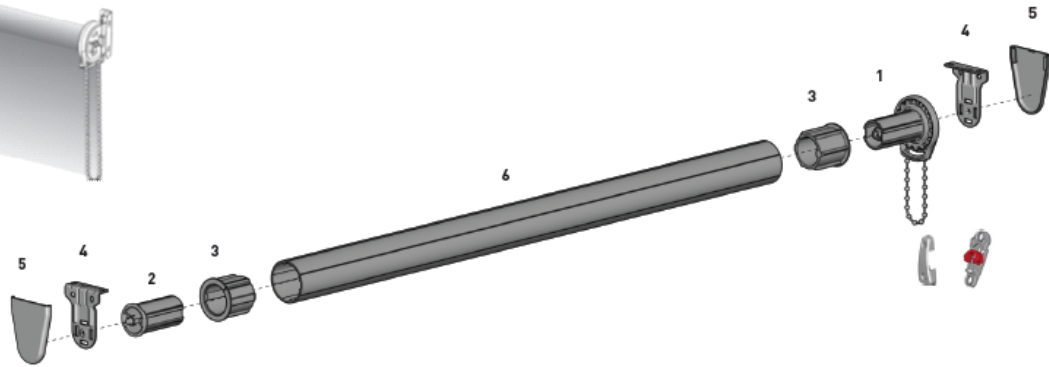

ISC6000 Interior screen

STANDARD CHAIN OPERATED SHADE

OPTIONAL FASCIA:

Max screen height 3" Fascia is 8 ft.
Max screen height 4" Fascia is 14 ft.

OPERATION:

Standard chain operated.
Optional: Somfy Altus 404 motor & Sonesse battery motor.

CHAIN COLORS:

PLASTIC: Brown, White