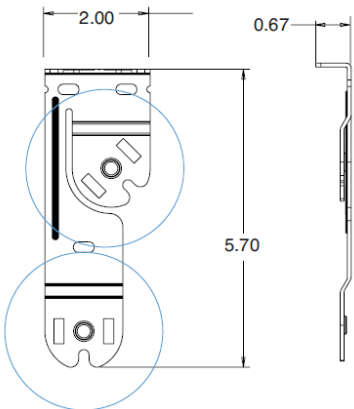

OPTIONAL:

Please inquire with Sunair Office for a special quote.