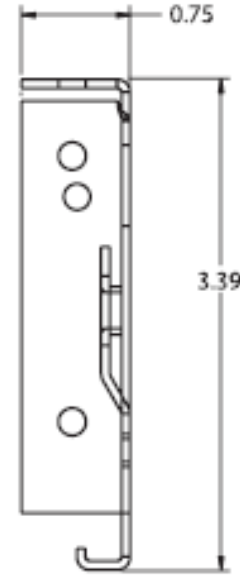

ISC7000 Interior screen

Standard hem bar
welded into fabric

Tabs

Roller/Solar Shades

AVAILABLE FASCIA COLORS

OPTIONAL FASCIA:

Max screen height 4" Fascia is 14 ft.

OPERATION:

Standard motorized with Somfy LT50 Hardwire RTS Altus motor (Remote additional).

3" FASCIA

3" FASCIA

4" FASCIA

MEASURING ISC6000 & 7000:

Width: All widths must be submitted to the factory as finished sizes. No factory deductions will be made. Shades are manufactured with measurements “outside of bracket” to “outside of bracket”. If fascia is ordered, the fascia will be cut the width of the brackets as well. The plastic end caps that are added on each for a finished look will add about 1/8” on each side to the width. If you are mounting between columns that protrude, the end caps are not needed. So, make sure you deduct enough on the width of the screen to accommodate the extra 1/8” on each side for the beauty cap if needed and used. The bracket you will receive will depend on if the shade has fascia or not, and what size fascia if ordered.

Height: The height of the screen you order will be from the top of the roller assembly to the bottom of the internal hem weight bar when the shade is lowered.

Note: If sharing a bracket between two shades, bracket can only be shared by a clutch and a pin end, not a clutch-to-clutch or pin end to pin end.