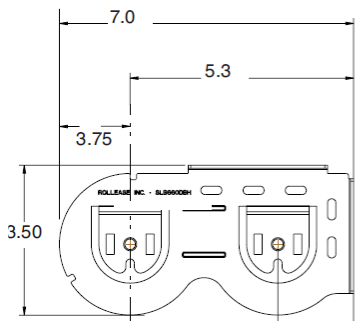

OPTIONAL:

Please inquire with Sunair Office for a special quote.