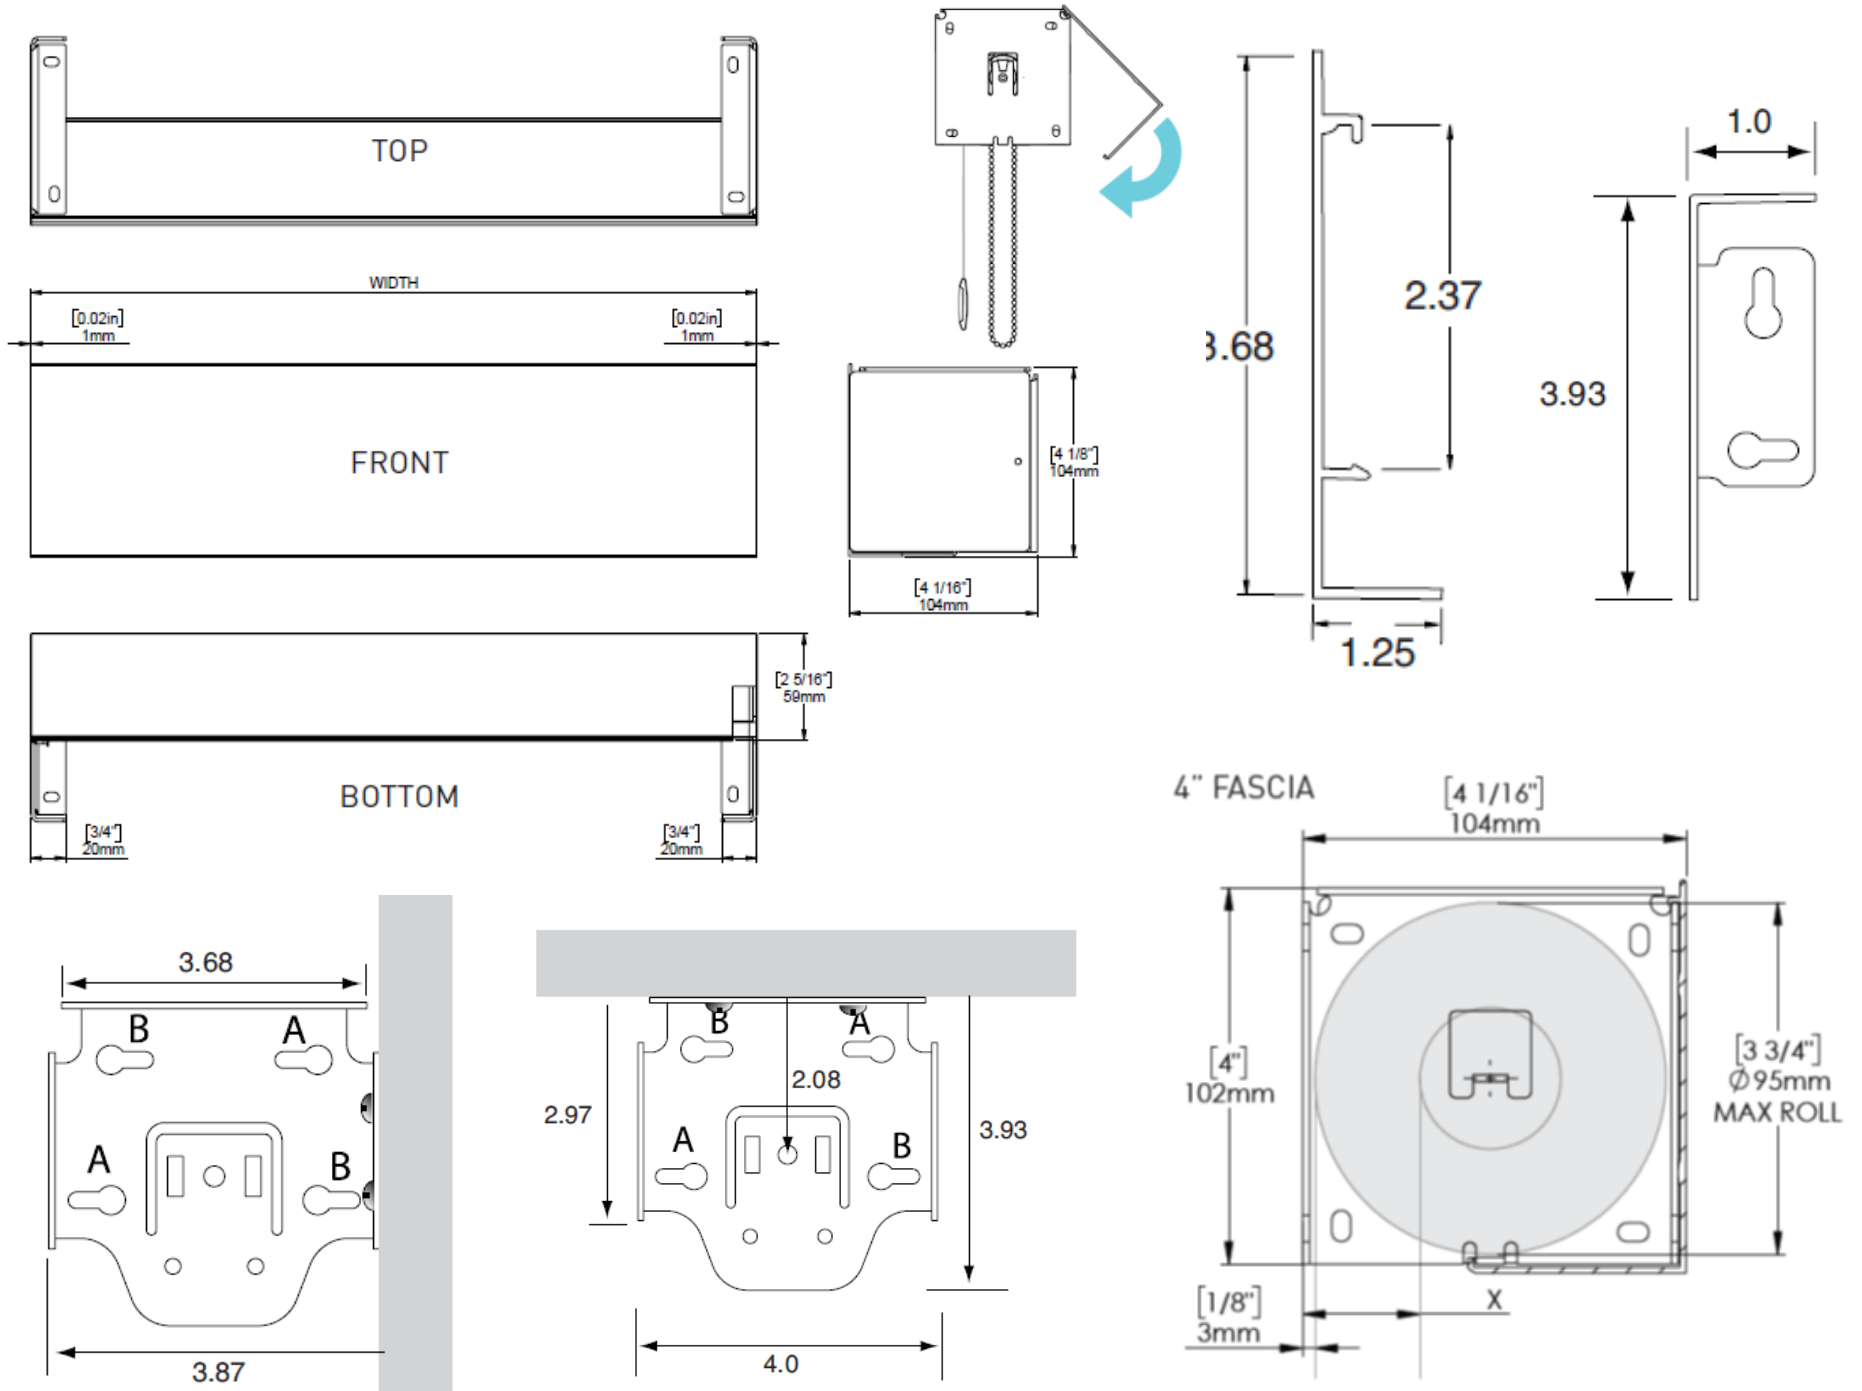

Standard motorized with Somfy LT50 Hardwire RTS Altus motor (Remote additional).

3" FASCIA

3" FASCIA

4" FASCIA

MEASURING ISC6000 & 7000:

Width: All widths must be submitted to the factory as finished sizes. No factory deductions will be made. Shades are manufactured with measurements “outside of bracket” to “outside of bracket”. If fascia is ordered, the fascia will be cut the width of the brackets as well. The plastic end caps that are added on each for a finished look will add about 1/8” on each side to the width. If you are mounting between columns that protrude, the end caps are not needed. So, make sure you deduct enough on the width of the screen to accommodate the extra 1/8” on each side for the beauty cap if needed and used. The bracket you will receive will depend on if the shade has fascia or not, and what size fascia if ordered.

Height: The height of the screen you order will be from the top of the roller assembly to the bottom of the internal hem weight bar when the shade is lowered.

Note: If sharing a bracket between two shades, bracket can only be shared by a clutch and a pin end, not a clutch-to-clutch or pin end to pin end.