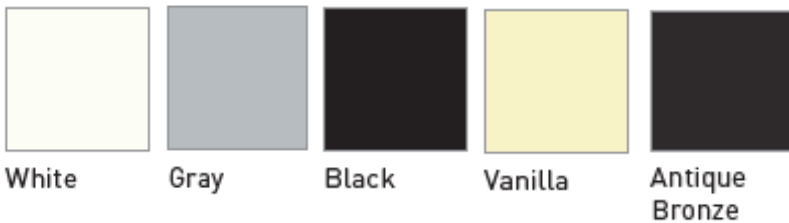

AVAILABLE FASCIA COLORS

OPTIONAL FASCIA:

Max screen height 4" Fascia is 14 ft.

OPERATION:

Standard motorized with Somfy LT50 Hardwire RTS Altus motor (Remote additional).