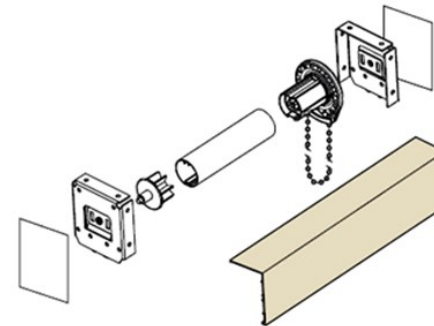

***Note:** *ISC6000 without Fascia frame color is only*

OPTIONAL SQUARE 3" & 4" FASCIA

Standard hem bar welded into fabric

WARNING: All chain operated screens must have a child lock safety device installed on all chains as per illustration above