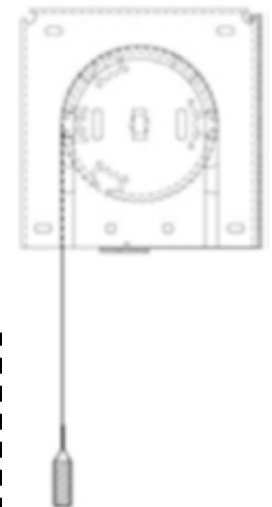

ISC6000 Interior shades

The ISC6000 is a vertical rolling interior shade system. The 6000 shade is operated by a manual chain drive as standard with optional motorized operation. Motorized control is an option with either a ultra quiet Sonesse 30 battery operated radio controlled motor or 404 Sonesse RTS Altus motor. Available with an optional fascia covering of 3" & 4" depending on height of the screen.

Type	*Standard Frame Colors	Standard Widths	Standard Heights	Recommended Applications	Recommended Fabrics
ISC6000	White, Anodized Silver & Black, Bronze, Vanilla	Up to 11' 10' max chain	Up to 14' Dependent on fabric	Residential & Commercial Windows	Mermet E screen & Twilight / Other fabrics special order

- The R screen is the original Rollease clutch system. With 3" or 4" straight fascia.
- Minimal light gaps.
- Ideal for both residential and commercial applications.
- Chain operated or optional motorized operation.
- Available with Sonesse 30 Ultra quiet RTS Battery motor operation or 404 Altus hardware Motors.