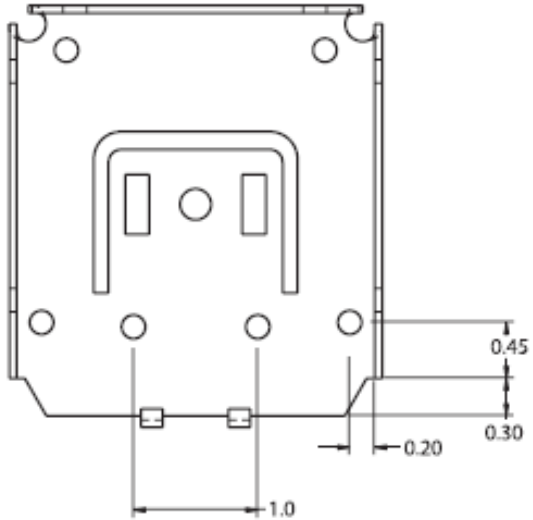

ISC7000 Interior screen

Standard hem bar
welded into fabric

Tabs

Roller/Solar Shades

AVAILABLE FASCIA COLORS

OPTIONAL FASCIA:

Max screen height 4" Fascia is 14 ft.

OPERATION:

Standard motorized with Somfy LT50 Hardwire RTS Altus motor (Remote additional).

3" FASCIA

3" FASCIA

4" FASCIA

MEASURING ISC6000 & 7000:

Width: All widths must be submitted to the factory as finished sizes. No factory deductions will be made. Shades are manufactured with measurements “outside of bracket” to “outside of bracket”. If fascia is ordered, the fascia will be cut the width of the brackets as well. The plastic end caps that are added on each for a finished look will add about 1/8” on each side to the width. If you are mounting between columns that protrude, the end caps are not needed. So, make sure you deduct enough on the width of the screen to accommodate the extra 1/8” on each side for the beauty cap if needed and used. The bracket you will receive will depend on if the shade has fascia or not, and what size fascia if ordered.