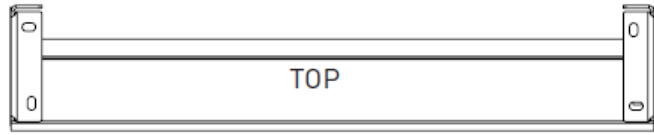

ISC7000 Interior screen

Standard hem bar
welded into fabric

Tabs

Roller/Solar Shades

AVAILABLE FASCIA COLORS

OPTIONAL FASCIA:

Max screen height 4" Fascia is 14 ft.

OPERATION:

Standard motorized with Somfy LT50 Hardwire RTS Altus motor (Remote additional).

3" FASCIA

3" FASCIA

4" FASCIA

MEASURING ISC6000 & 7000:

Width: All widths must be submitted to the factory as finished sizes. No factory deductions will be made. Shades are manufactured with measurements “outside of bracket” to “outside of bracket”. If fascia is ordered, the fascia will be cut the width of the brackets as well. The plastic end caps that are added on each for a finished look will add about 1/8” on each side to the width. If you are mounting between columns that protrude, the end caps are not needed. So, make sure you deduct enough on the width of the screen to accommodate the extra 1/8” on each side for the beauty cap if needed and used. The bracket you will receive will depend on if the shade has fascia or not, and what size fascia if ordered.