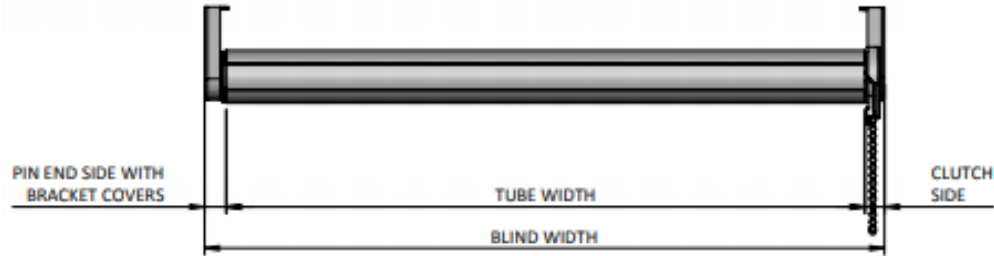

Standard motorized with Somfy LT50 Hardwire RTS Altus motor (Remote additional).

3" FASCIA

3" FASCIA

4" FASCIA

MEASURING ISC6000 & 7000:

Width: All widths must be submitted to the factory as finished sizes. No factory deductions will be made. Shades are manufactured with measurements “outside of bracket” to “outside of bracket”. If fascia is ordered, the fascia will be cut the width of the brackets as well. The plastic end caps that are added on each for a finished look will add about 1/8” on each side to the width. If you are mounting between columns that protrude, the end caps are not needed. So, make sure you deduct enough on the width of the screen to accommodate the extra 1/8” on each side for the beauty cap if needed and used. The bracket you will receive will depend on if the shade has fascia or not, and what size fascia if ordered.

Height: The height of the screen you order will be from the top of the roller assembly to the bottom of the internal hem weight bar when the shade is lowered.

Note: If sharing a bracket between two shades, bracket can only be shared by a clutch and a pin end, not a clutch-to-clutch or pin end to pin end.