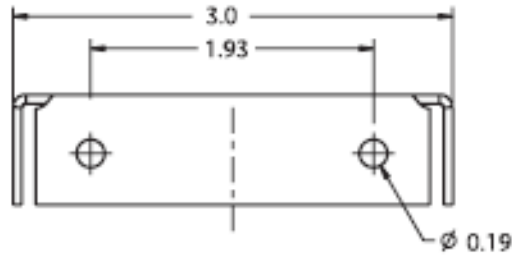

Standard motorized with Somfy LT50 Hardwire RTS Altus motor (Remote additional).

3" FASCIA

3" FASCIA

4" FASCIA

MEASURING ISC6000 & 7000:

Width: All widths must be submitted to the factory as finished sizes. No factory deductions will be made. Shades are manufactured with measurements “outside of bracket” to “outside of bracket”. If fascia is ordered, the fascia will be cut the width of the brackets as well. The plastic end caps that are added on each for a finished look will add about 1/8” on each side to the width. If you are mounting between columns that protrude, the end caps are not needed. So, make sure you deduct enough on the width of the screen to accommodate the extra 1/8” on each side for the beauty cap if needed and used. The bracket you will receive will depend on if the shade has fascia or not, and what size fascia if ordered.