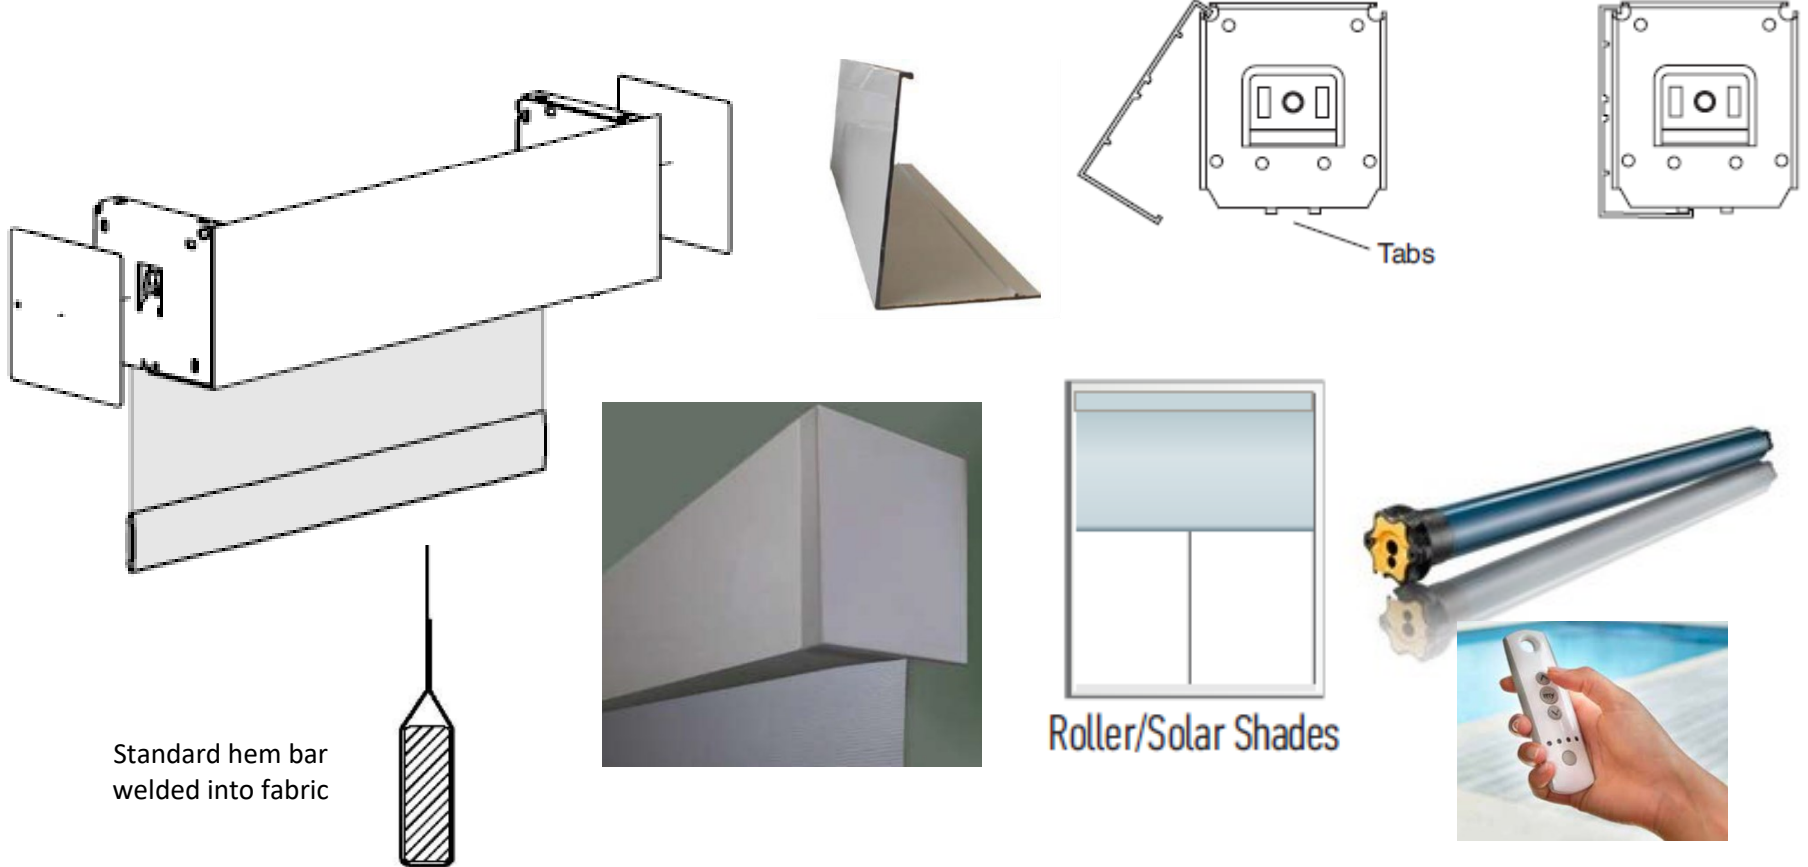

ISC7000 Interior screen

Standard hem bar
welded into fabric

Tabs

Roller/Solar Shades