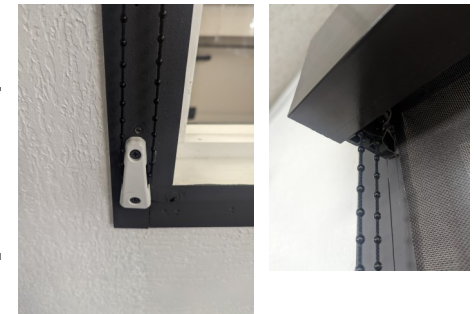

***Note:** *ISC6000 without Fascia frame color is only*

OPTIONAL SQUARE 3" & 4" FASCIA

Standard hem bar welded into fabric

WARNING: All chain operated screens must have a child lock safety device installed on all chains as per illustration above