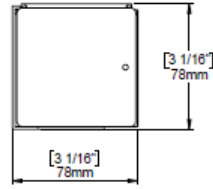

ISC7000 Interior screen

Standard hem bar
welded into fabric

Tabs

Roller/Solar Shades

AVAILABLE FASCIA COLORS

OPTIONAL FASCIA:

Max screen height 4" Fascia is 14 ft.

OPERATION:

Standard motorized with Somfy LT50 Hardwire RTS Altus motor (Remote additional).

3" FASCIA

3" FASCIA

4" FASCIA

MEASURING ISC6000 & 7000:

Width: All widths must be submitted to the factory as finished sizes. No factory deductions will be made. Shades are manufactured with measurements “outside of bracket” to “outside of bracket”. If fascia is ordered, the fascia will be cut the width of the brackets as well. The plastic end caps that are added on each for a finished look will add about 1/8” on each side to the width. If you are mounting between columns that protrude, the end caps are not needed. So, make sure you deduct enough on the width of the screen to accommodate the extra 1/8” on each side for the beauty cap if needed and used. The bracket you will receive will depend on if the shade has fascia or not, and what size fascia if ordered.