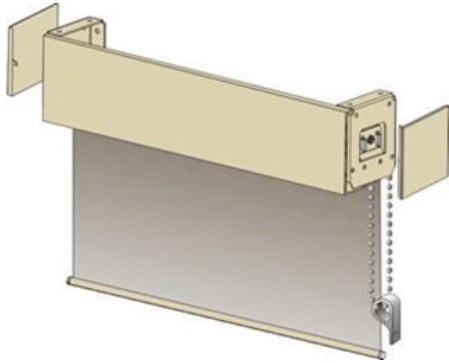

ISC6000 Interior shades

The ISC6000 is a vertical rolling interior shade system. The 6000 shade is operated by a manual chain drive as standard with optional motorized operation. Motorized control is an option with either a ultra quiet Sonesse 30 battery operated radio controlled motor or 404 Sonesse RTS Altus motor. Available with an optional fascia covering of 3" & 4" depending on height of the screen.

- The R screen is the original Rollease clutch system. With 3" or 4" straight fascia.
- Minimal light gaps.
- Ideal for both residential and commercial applications.
- Chain operated or optional motorized operation.
- Available with Sonesse 30 Ultra quiet RTS Battery motor operation or 404 Altus hardware Motors.

***Note:**
ISC6000 without Fascia frame color is only available in White & Black.

ISC6000 Interior screen

STANDARD CHAIN OPERATED SHADE

OPTIONAL FASCIA:

Max screen height 3" Fascia is 8 ft.
Max screen height 4" Fascia is 14 ft.