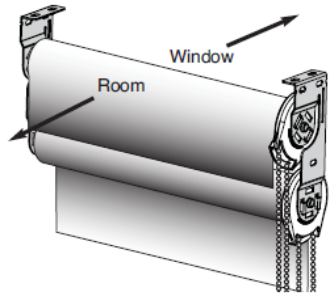

OPTIONAL:

Please inquire with Sunair Office for a special quote.