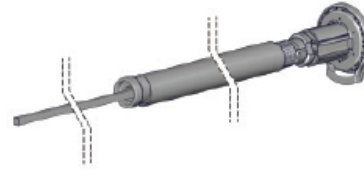

SPRING ASSIST