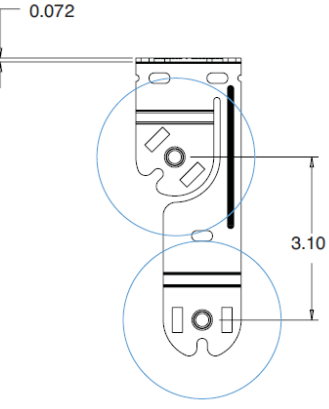

OPTIONAL:

Please inquire with Sunair Office for a special quote.