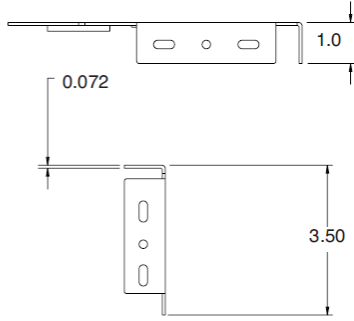

OPTIONAL:

Please inquire with Sunair Office for a special quote.