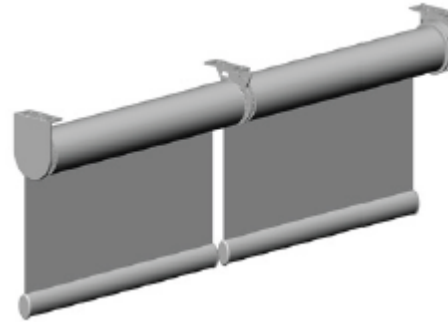

JOINED SHADES