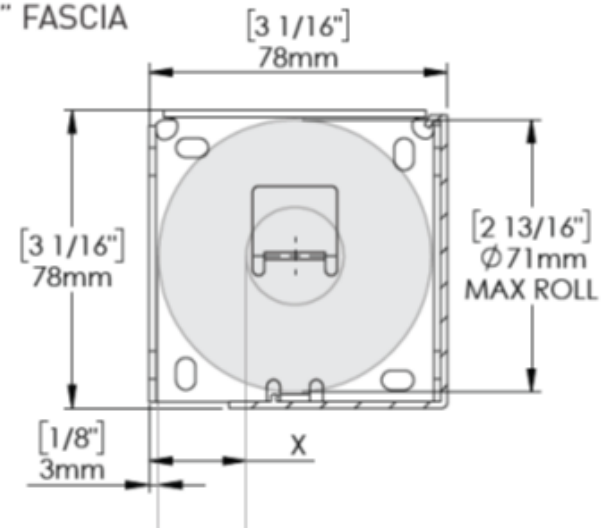

ISC7000 Interior screen

Standard hem bar
welded into fabric

Tabs

Roller/Solar Shades

AVAILABLE FASCIA COLORS

OPTIONAL FASCIA:

Max screen height 4" Fascia is 14 ft.

OPERATION:

Standard motorized with Somfy LT50 Hardwire RTS Altus motor (Remote additional).

3" FASCIA

3" FASCIA

4" FASCIA

MEASURING ISC6000 & 7000:

Width: All widths must be submitted to the factory as finished sizes. No factory deductions will be made. Shades are manufactured with measurements “outside of bracket” to “outside of bracket”. If fascia is ordered, the fascia will be cut the width of the brackets as well. The plastic end caps that are added on each for a finished look will add about 1/8” on each side to the width. If you are mounting between columns that protrude, the end caps are not needed. So, make sure you deduct enough on the width of the screen to accommodate the extra 1/8” on each side for the beauty cap if needed and used. The bracket you will receive will depend on if the shade has fascia or not, and what size fascia if ordered.