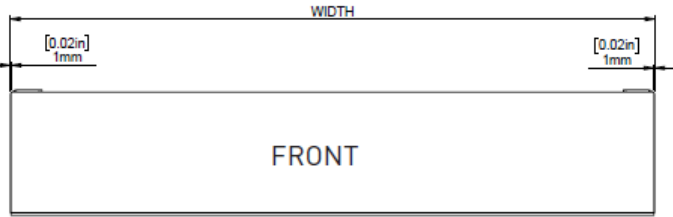

Standard motorized with Somfy LT50 Hardwire RTS Altus motor (Remote additional).

3" FASCIA

3" FASCIA

4" FASCIA

MEASURING ISC6000 & 7000:

Width: All widths must be submitted to the factory as finished sizes. No factory deductions will be made. Shades are manufactured with measurements “outside of bracket” to “outside of bracket”. If fascia is ordered, the fascia will be cut the width of the brackets as well. The plastic end caps that are added on each for a finished look will add about 1/8” on each side to the width. If you are mounting between columns that protrude, the end caps are not needed. So, make sure you deduct enough on the width of the screen to accommodate the extra 1/8” on each side for the beauty cap if needed and used. The bracket you will receive will depend on if the shade has fascia or not, and what size fascia if ordered.