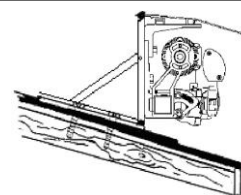

OPTIONS:

Wind motion sensors are optional for Elite and Classic awnings.

Elite Model: Eolis 3D motion wind sensor

Classic Model: Dooya motion wind sensor

Optional AU18 aluminum or stainless roof brackets or AU16C ceiling brackets are available if installing on roof or onto soffit.