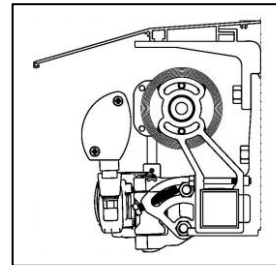

*Sunchoice® Classic