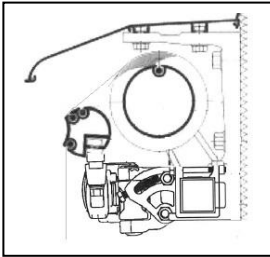

*Sunchoice® Elite