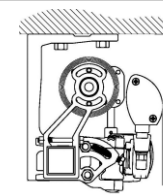

OPTIONS:

Wind motion sensors are optional for Elite and Classic awnings.

Elite Model: Eolis 3D motion wind sensor

Classic Model: Dooya motion wind sensor

Optional AU18 aluminum or stainless roof brackets or AU16C ceiling brackets are available if installing on roof or onto soffit.