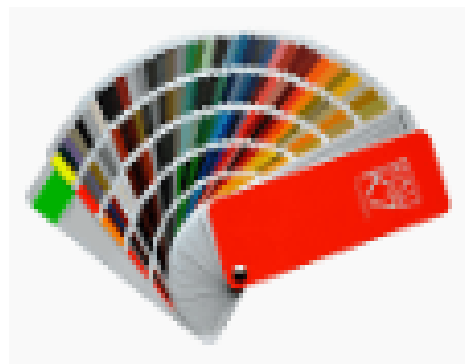

ALSO OPTIONAL

FULL RAL COLOR RANGE / EXTRA
COST

www.ralcolor.com