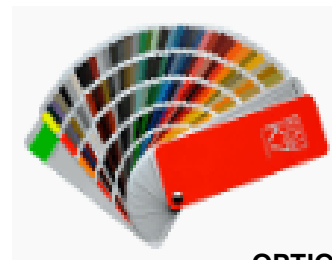

NOTE:

ACTUAL FRAME COLOR MAY VARY
FROM DIGITALIMAGES

OPTIONAL

FULL RAL COLOR RANGE /
EXTRA COST

www.ralcolor.com